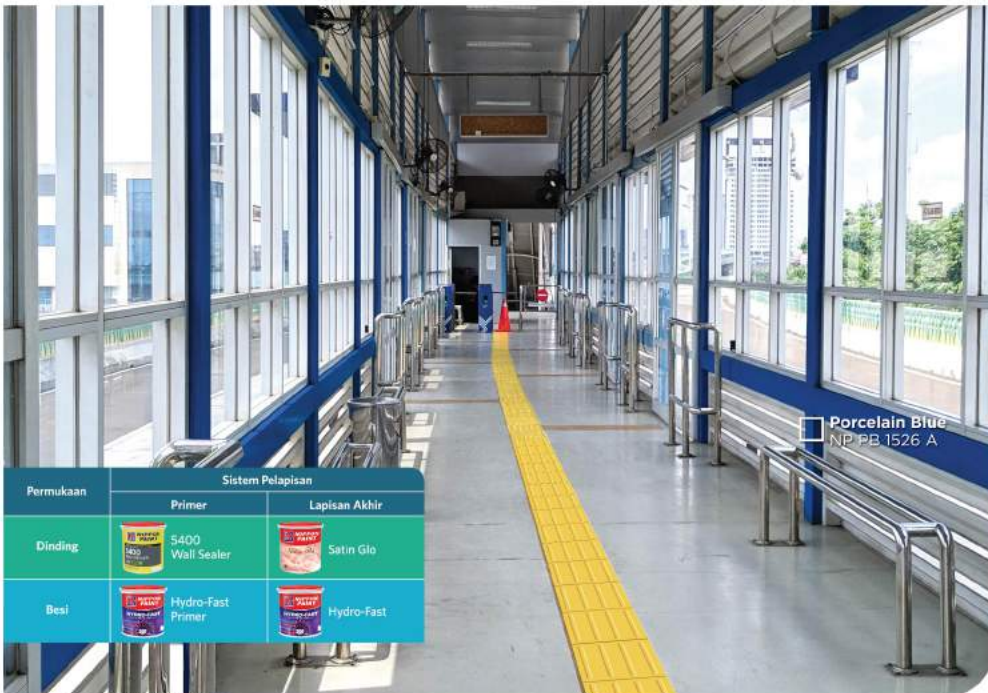

Untuk hasil pengecatan yang lebih sempurna, gunakan selalu roller, kuas, dan aksesoris pengecatan lainnya dari Nippon Paint.