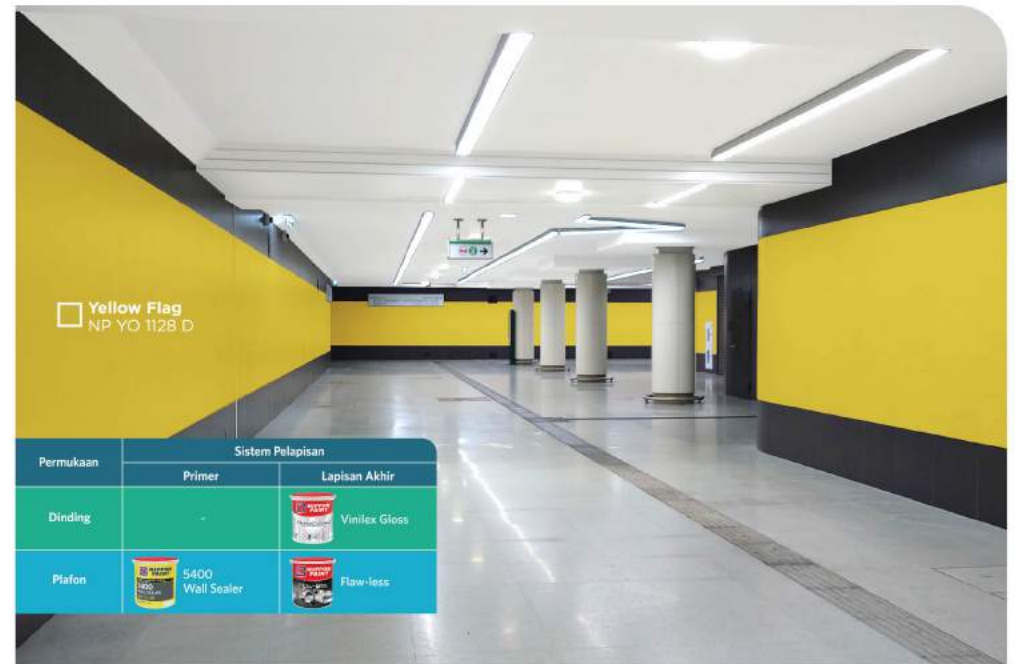

Untuk hasil pengecatan yang lebih sempurna, gunakan selalu roller, kuas, dan aksesoris pengecatan lainnya dari Nippon Paint.