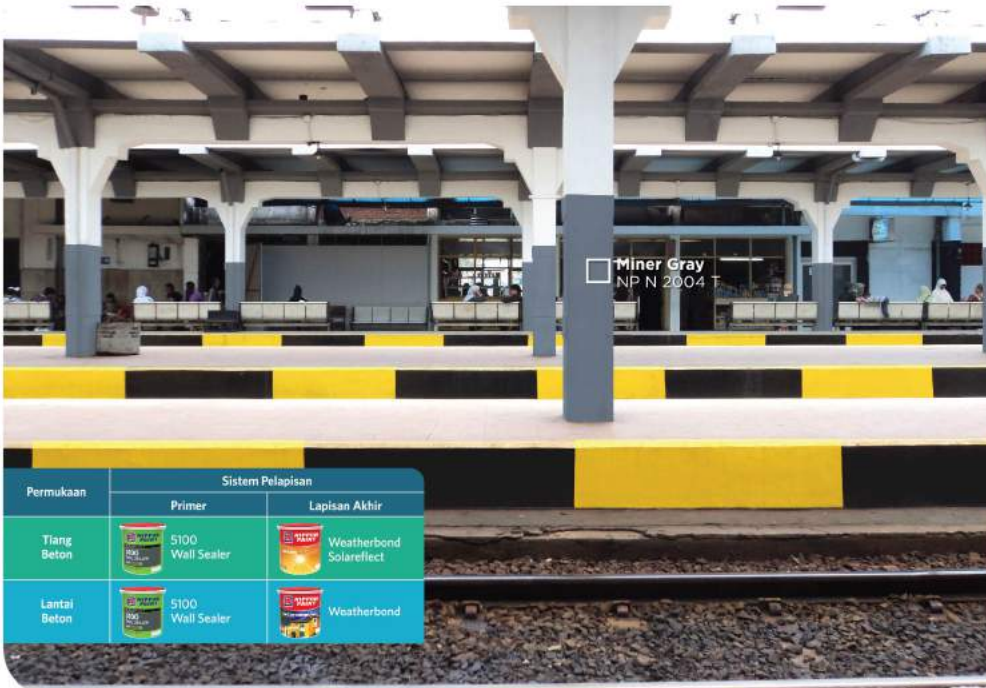

Permukaan	Sistem Pelapisan	
	Primer	Lapisan Akhir
Tiang Beton	5100 Wall Sealer	Weatherbond Solareflect
Lantai Beton	5100 Wall Sealer	Weatherbond